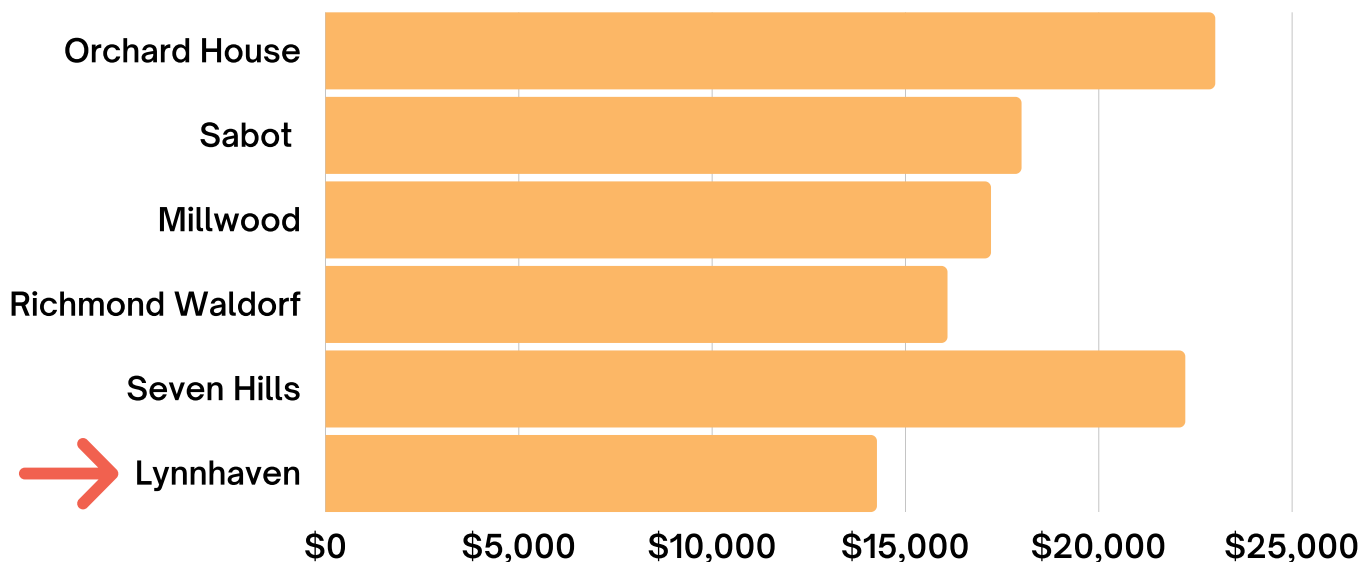

100%

Lynnhaven

SCHOOL

8:1

College Acceptance Rate

The freedom to be. The responsibility to do.

Student to Teacher Ratio

Student Demographics

58% Boys
40% Girls
2% Non-Binary

50% African American
49% Caucasian
1% Other

100% Graduation Rate
20% LGBTQIA+
50% Financial Aid

Richmond City, Henrico County, Goochland County, Chesterfield County, Petersburg, Charles City County

Richmond Small Schools Tuition Analysis

PSAT & SAT

All high school students participate in annual testing

AP Courses

AP Language & Comp
AP Government

Service Hours

1000 Hours Completed Annually

1:1 College Counseling

Students are guided through the process from application to FASFA

Avg. 27 Field Trips Annually

Practical Arts Graduation Requirement

44 Days Dedicated to Experiential Learning